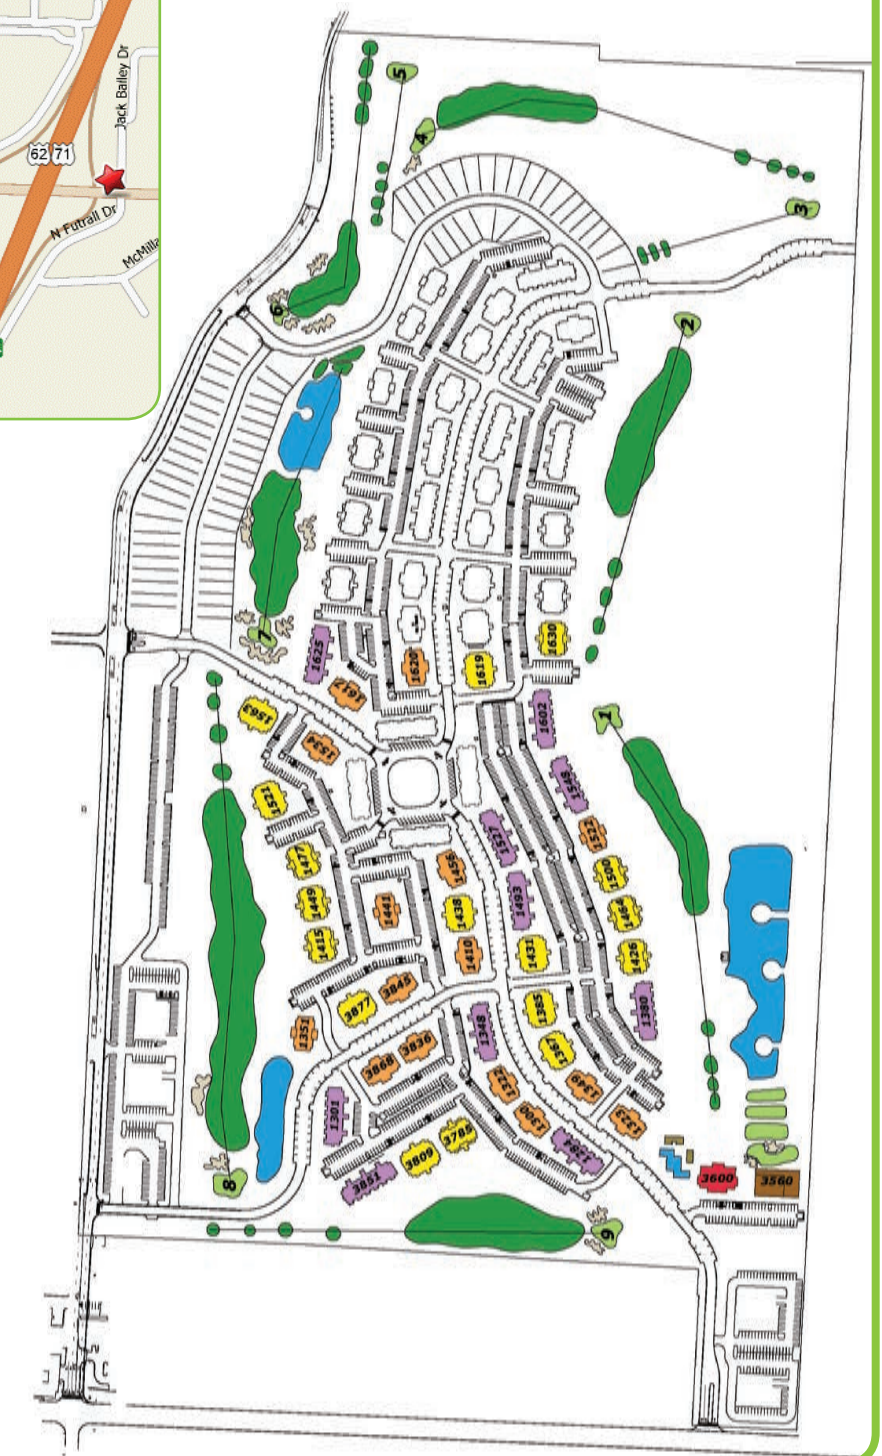

- Clubhouse & Golf Shop
- Cart Barn