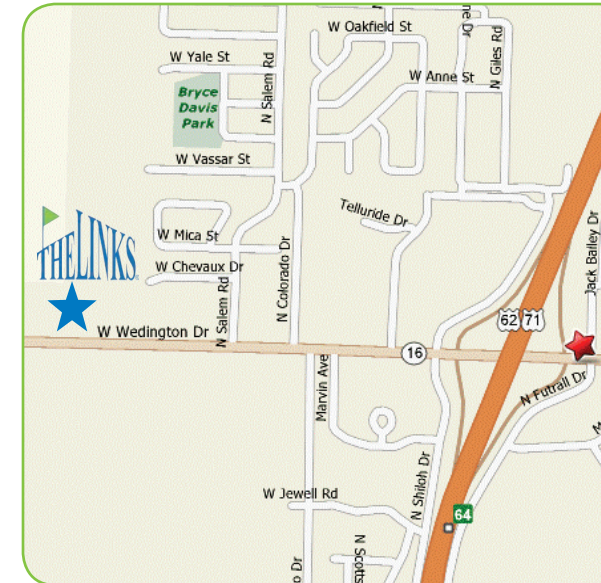

Directions

From I-540, exit 64 (AR-112 E/AR-16 W/ Wedington Dr) west onto Wedington Dr./Hwy 16. Entrance to The Links will be approximately 3/4 mile on your right on North Golf Club Dr.

- Clubhouse & Golf Shop
- Cart Barn